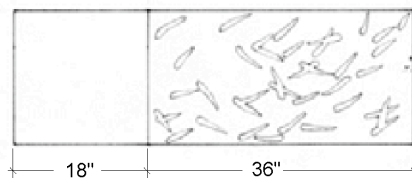

Leaf Rush Bench Furnishings

Notable alternatives for distinguished projects

Brushed stainless steel frame with
site levelers included.

SEAT PATTERN:

- Approximately 2/3 of bench seat with eucalyptus leaf fossil pattern; other third polished concrete appearance. Interior or Exterior public space furnishing applications.

TO SPECIFY:

- Select Leaf Rush Bench

Select Concrete Color:

- Standard (Davis willow green + dark gray) or choose integral pigment color from Davis Colors (www.daviscolors.com), call/email us for a Davis Colors selector brochure.
- Custom color mixing available.

SELECT / OPTIONAL

Site fixable hardware.

Base - brushed
steel with clear
powder coat