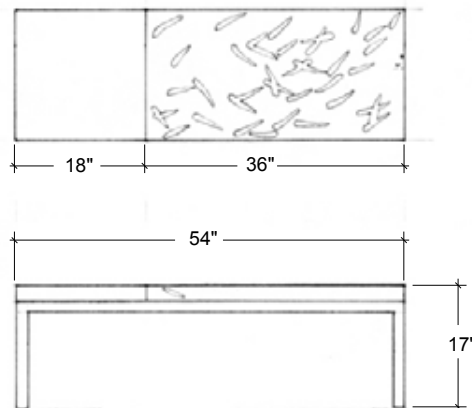

K

KORNEGAY DESIGN

Furnishings

Leaf Rush Bench

Furnishings

Interior or exterior application

Brushed stainless steel frame with site levelers included.

SEAT PATTERN:

- Approximately 2/3 of bench seat with eucalyptus leaf fossil pattern; other third polished concrete appearance.

TO SPECIFY:

- Select Leaf Rush Bench

Select Concrete Color:

- Standard (Davis willow green + dark gray) or choose integral pigment color from Davis Colors (www.daviscolors.com), call/email us for a color selector brochure.
- Custom color mixing available (please contact us)

SELECT / OPTIONAL

Site fixable hardware.

In 2000®, Larry Kornegay designed the Leaf Rush Bench exclusively for Kornegay Design, LLC

Base - brushed steel with clear powder coat

LRB
200 lbs. approx.

877.252.6323 toll free 602.252.6323 local 602.252.6322 fax 212 South 18th Street, Phoenix, AZ 85034
Kornegay Design is dedicated to exceptional design & craftsmanship of site furnishings

www.kornegaydesign.com

info@kornegaydesign.com