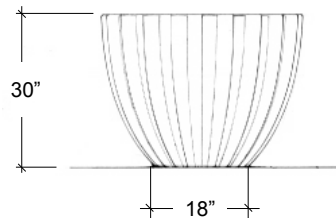

See website to download CSI specifications

In 2002®, Larry Kornegay designed the Mex Bold Series exclusively for Kornegay Design, LLC

MBS-30
715 lbs. approx.