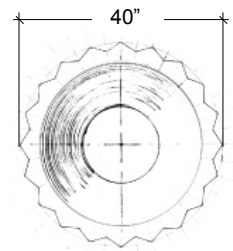

See website to download CSI specifications

In 2002®, Larry Kornegay designed the Mex Bold Series exclusively for Kornegay Design, LLC

MBS-30
715 lbs. approx.