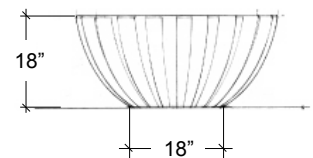

MBS-18
450 lbs. approx.

877.252.6323 toll free 602.252.6323 local 602.252.6322 fax 212 South 18th Street, Phoenix, AZ 85034
Kornegay Design is dedicated to exceptional design & craftsmanship of site furnishings